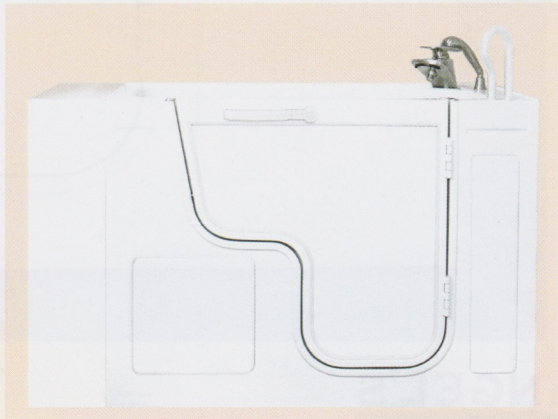

Features

Single lever waterfall, high-flow valve. High quality stainless steel finish. Designed flow - 18 gpm

Unique, space saving door allows for tub placement in almost any bathroom setting.

Non-skid floor and stainless steel frame.

Available tub options:

- Water Jetting
- Air Jetting
- Dual Jetting (Air and Water)
- Seat Warmer

Tub filler kits allow you to incorporate existing tubs into a 5 foot space.

735 6th Street SW • Le Mars, IA 51031
712.546.8562